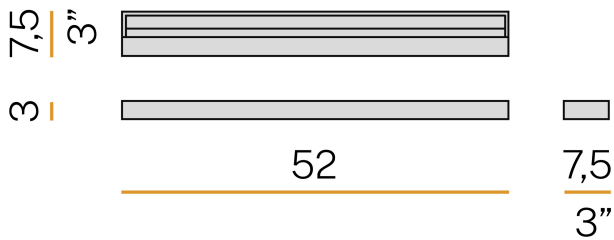

PANZERI

Zero

220-240V AC ON-OFF
A03521.050.0401

gold leaf

Data sheet

CODE	A03521.050.0401
SYSTEM POWER CONSUMPTION	11W
EFFICACY	55.73lm/W
LIGHT SOURCE	LED
COLOUR TEMPERATURE	3000K Ra>90
LIGHT DISTRIBUTION	diffused
POWER SUPPLY	220-240V AC
FREQUENCY	50/60Hz
ELECTRICAL CONFIGURATION	ON-OFF
DRIVER	integrated included
NOMINAL LUMINOUS FLUX	990lm
LUMEN OUTPUT	613lm
EFFICIENCY	61.9%
WEIGHT	1,37 Kg
PROTECTION DEGREE	IP20
COLOUR TOLLERANCES	SDCM 3
PACKING DIMENSIONS (CM)	10,0 x 84,5 x 7,0

Ceiling or wall lighting fixture for interiors, with direct and indirect light emission. Pickled sheet metal structure in white, bronze or mat brass polyacrylic paint, or with gold leaf coating, or in polished stainless steel. Specular aluminium reflector. Cover in brass with white, bronze or mat brass polyacrylic paint, or with gold leaf coating, or with galvanic chrome plating. Extruded polycarbonate diffuser with opaline finish.

Technical drawing